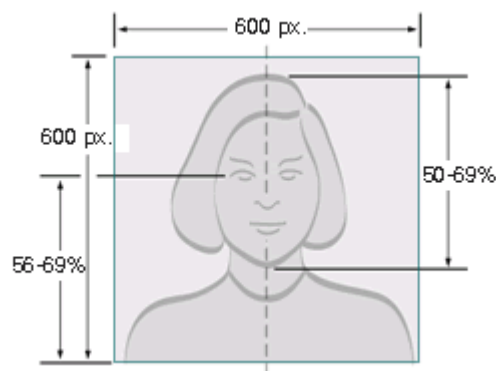

Photo Composition Template

- Make sure the photo presents the full head from the top of the hair to the bottom of the chin
- Center the head with the frame
- The person in the photo should have a neutral expression and be facing the camera

Paper Photo Head Size Template

- Photo must be 2 inches by 2 inches
- The height of the head (top of hair to bottom of chin) should measure 1 inch to 1 3/8 inches (25 mm - 35 mm)
- Make sure the eye height is between 1 1/8 inches to 1 3/8 inches (28 mm - 35 mm) from the bottom of the photo

Digital Image Head Size Template

- The top of the head, including the hair, to the bottom of the chin must be between 50% and 69% of the image's total height. The eye height (measured from the bottom of the image to the level of the eyes) should be between 56% and 69% of the image's height.
- Image pixel dimensions must be in a square aspect ratio (meaning the height must be equal to the width). Minimum acceptable dimensions are 600 pixels (width) x 600 pixels (height). Maximum acceptable dimensions are 1200 pixels (width) x 1200 pixels (height).