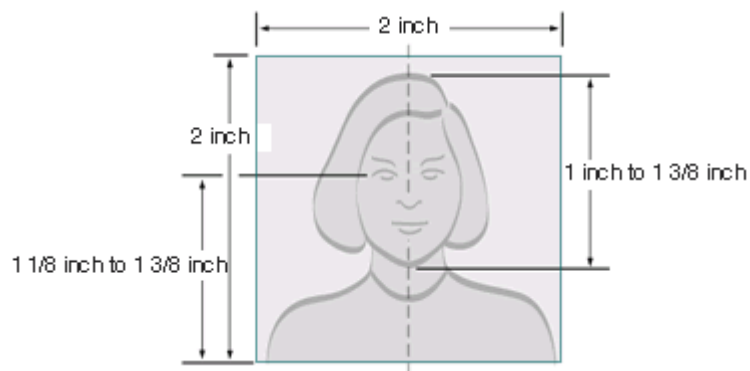

Photo Composition Template

- Make sure the photo presents the full head from the top of the hair to the bottom of the chin
- Center the head with the frame
- The person in the photo should have a neutral expression and be facing the camera

Paper Photo Head Size Template

- Photo must be 2 inches by 2 inches
- The height of the head (top of hair to bottom of chin) should measure 1 inch to 1 3/8 inches (25 mm - 35 mm)
- Make sure the eye height is between 1 1/8 inches to 1 3/8 inches (28 mm - 35 mm) from the bottom of the photo

Digital Image Head Size Template

- The top of the head, including the hair, to the bottom of the chin must be between 50% and 69% of the image's total height. The eye height (measured from the bottom of the image to the level of the eyes) should be between 56% and 69% of the image's height.
- Image pixel dimensions must be in a square aspect ratio (meaning the height must be equal to the width). Minimum acceptable dimensions are 600 pixels (width) x 600 pixels (height). Maximum acceptable dimensions are 1200 pixels (width) x 1200 pixels (height).